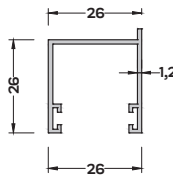

Panjur Profilleri

Window Shade Profiles