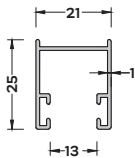

Panjur Profilleri

Window Shade Profiles